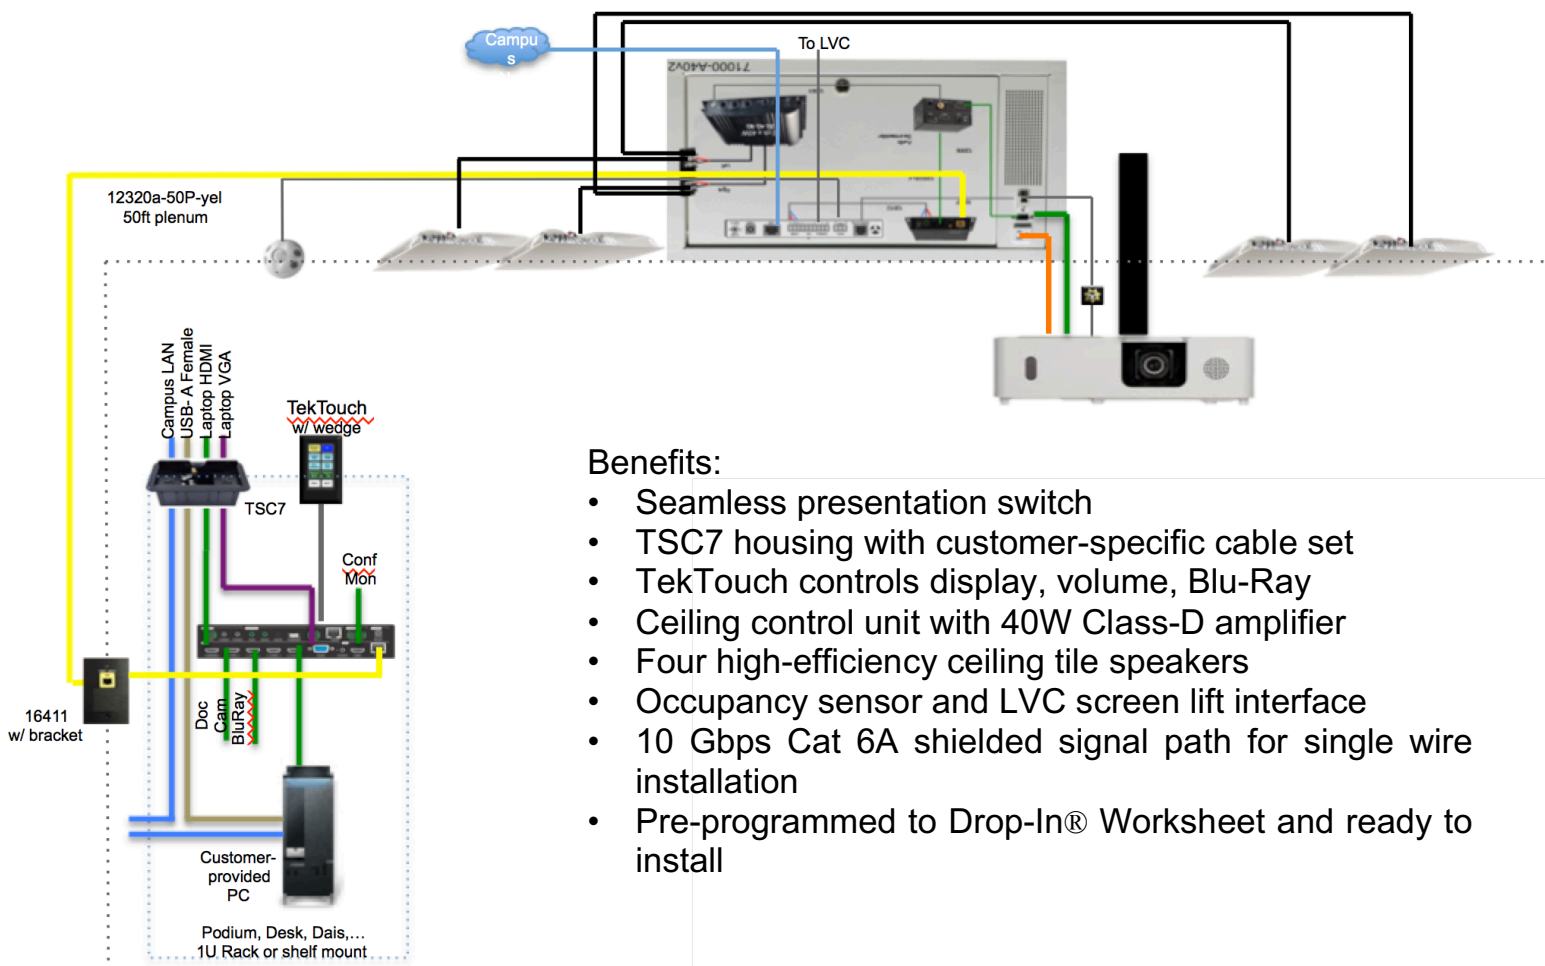

The 71021-DI is constructed around the 71000-A20 integrated ceiling control unit containing HDBaseT receiver, TEK 3 A/V controller and 2 channel x 20W audio amplifier integrated into a 78038 plenum-rated ceiling box. A single Cat 6A shielded plenum-rated cable (provided) connects the ceiling unit to the podium wall plate (also provided). The plenum-rated cable (12350Y-6ASP) and the 78038 are warranted for 10 years. It is essential that proper installation techniques be followed to maintain this warranty.

The presentation switcher has 5 HDMI and 1 VGA inputs, with HDMI and HDBaseT outputs. Control information is carried across the HDBaseT cable to the TekMonitor in the ceiling unit. The pre-programmed TekTouchPad provides simple and consistent room control. All essential cabling for expeditious and consistent installation is included.

Benefits:

- Seamless presentation switch
- TSC7 housing with customer-specific cable set
- TekTouch controls display, volume, Blu-Ray
- Ceiling control unit with 40W Class-D amplifier
- Four high-efficiency ceiling tile speakers
- Occupancy sensor and LVC screen lift interface
- 10 Gbps Cat 6A shielded signal path for single wire installation
- Pre-programmed to Drop-In® Worksheet and ready to install